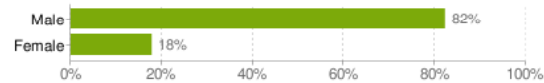

Politik im Internet - Parteienprofile

CDU

Traffic statistics

All traffic statistics are estimates.

	Country	Worldwide
Unique visitors (estimated cookies) [?]	84 K	93 K
Unique visitors (users) [?]	43 K	48 K
Reach	0.1%	0.0%
Page views	1.5 M	1.8 M
Total visits	150 K	170 K
Avg visits per visitor	3.6	3.5
Avg time on site	9:00	8:40

Daily Unique Visitors (users)

Gender

Education

Age

Household income

Children in household

Quelle: Google