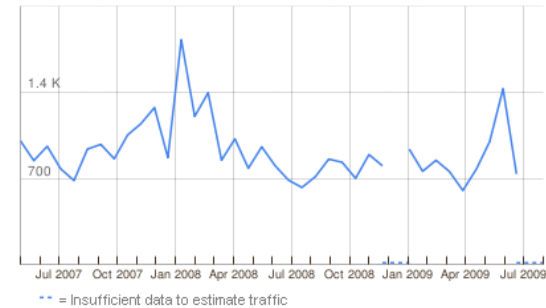

Politik im Internet - Parteienprofile

CDU

Traffic statistics

All traffic statistics are estimates.

	Country	Worldwide
Unique visitors (estimated cookies) [?]	84 K	93 K
Unique visitors (users) [?]	43 K	48 K
Reach	0.1%	0.0%
Page views	1.5 M	1.8 M
Total visits	150 K	170 K
Avg visits per visitor	3.6	3.5
Avg time on site	9:00	8:40

Daily Unique Visitors (users)