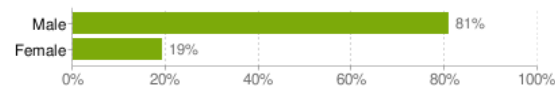

# Politik im Internet - Parteienprofile

## Die Linke

Traffic statistics All traffic statistics are estimates.

	Country	Worldwide
Unique visitors (estimated cookies) <sup>?</sup>	64 K	64 K
Unique visitors (users) <sup>?</sup>	32 K	32 K
Reach	0.1%	0.0%
Page views	630 K	570 K
Total visits	140 K	130 K
Avg visits per visitor	4.3	4.2
Avg time on site	6:50	6:10

Daily Unique Visitors (users)

Gender

Education

Age

Household income

Children in household

Quelle: Google