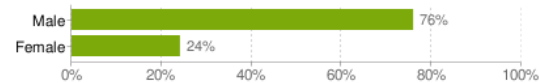

Politik im Internet - Parteienprofile

Bündnis 90/Die Grünen

Traffic statistics

All traffic statistics are estimates.

	Country	Worldwide
Unique visitors (estimated cookies) ?	93 K	93 K
Unique visitors (users) ?	48 K	47 K
Reach	0.1%	0.0%
Page views	840 K	920 K
Total visits	160 K	160 K
Avg visits per visitor	3.4	3.5
Avg time on site	8:20	8:10

Daily Unique Visitors (users)

Gender

Education

Age

Household income

Children in household

Quelle: Google