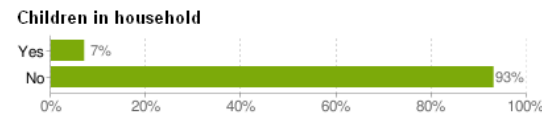

## Household income

## Children in household

Quelle: Google

# Politik im Internet - Parteienprofile

SPD

**Traffic statistics** All traffic statistics are estimates.

	Country	Worldwide
Unique visitors (estimated cookies) ?	110 K	110 K
Unique visitors (users) ?	58 K	58 K
Reach	0.1%	0.0%
Page views	690 K	690 K
Total visits	160 K	170 K
Avg visits per visitor	2.8	2.9
Avg time on site	5:00	5:00