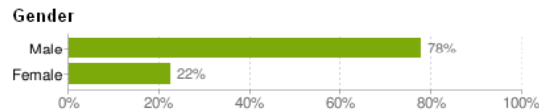

## Household income

## Children in household

Quelle: Google

# Politik im Internet - Parteienprofile

SPD

**Traffic statistics** All traffic statistics are estimates.

	Country	Worldwide
Unique visitors (estimated cookies) ?	110 K	110 K
Unique visitors (users) ?	58 K	58 K
Reach	0.1%	0.0%
Page views	690 K	690 K
Total visits	160 K	170 K
Avg visits per visitor	2.8	2.9
Avg time on site	5:00	5:00