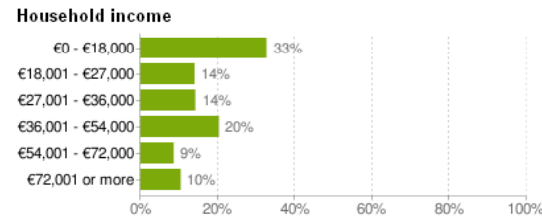

## Household income

## Children in household

Quelle: Google

# Politik im Internet - Parteienprofile

SPD

**Traffic statistics** All traffic statistics are estimates.

	Country	Worldwide
Unique visitors (estimated cookies) ?	110 K	110 K
Unique visitors (users) ?	58 K	58 K
Reach	0.1%	0.0%
Page views	690 K	690 K
Total visits	160 K	170 K
Avg visits per visitor	2.8	2.9
Avg time on site	5:00	5:00