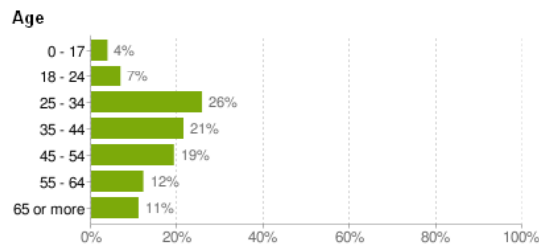

## Age

## Household income

## Children in household

Quelle: Google

# Politik im Internet - Parteienprofile

SPD

**Traffic statistics** All traffic statistics are estimates.

	Country	Worldwide
Unique visitors (estimated cookies) ?	110 K	110 K
Unique visitors (users) ?	58 K	58 K
Reach	0.1%	0.0%
Page views	690 K	690 K
Total visits	160 K	170 K
Avg visits per visitor	2.8	2.9
Avg time on site	5:00	5:00