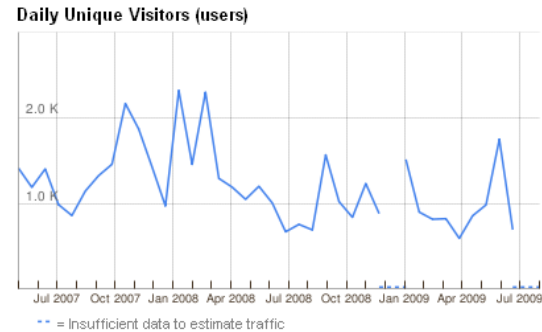

## Children in household

Quelle: Google

# Politik im Internet - Parteienprofile

SPD

**Traffic statistics** All traffic statistics are estimates.

	Country	Worldwide
Unique visitors (estimated cookies) ?	110 K	110 K
Unique visitors (users) ?	58 K	58 K
Reach	0.1%	0.0%
Page views	690 K	690 K
Total visits	160 K	170 K
Avg visits per visitor	2.8	2.9
Avg time on site	5:00	5:00

## Traffic statistics

All traffic statistics are estimates.

	Country	Worldwide
Unique visitors (estimated cookies) ?	17 K	17 K
Unique visitors (users) ?	8.5 K	8.5 K
Reach	0.0%	0.0%
Page views	63 K	57 K
Total visits	20 K	20 K
Avg visits per visitor	2.3	2.4
Avg time on site	4:20	4:10

## Die Linke

Traffic statistics All traffic statistics are estimates.

	Country	Worldwide
Unique visitors (estimated cookies) <sup>?</sup>	64 K	64 K
Unique visitors (users) <sup>?</sup>	32 K	32 K
Reach	0.1%	0.0%
Page views	630 K	570 K
Total visits	140 K	130 K
Avg visits per visitor	4.3	4.2
Avg time on site	6:50	6:10