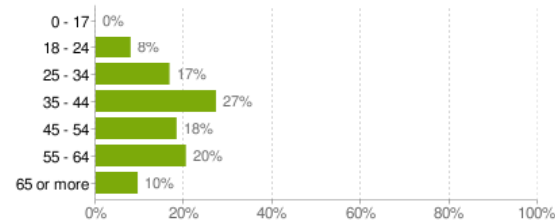

## Die Linke

Traffic statistics All traffic statistics are estimates.

	Country	Worldwide
Unique visitors (estimated cookies) <sup>?</sup>	64 K	64 K
Unique visitors (users) <sup>?</sup>	32 K	32 K
Reach	0.1%	0.0%
Page views	630 K	570 K
Total visits	140 K	130 K
Avg visits per visitor	4.3	4.2
Avg time on site	6:50	6:10

Daily Unique Visitors (users)

Gender

Education

Age

Household income

Children in household

Quelle: Google